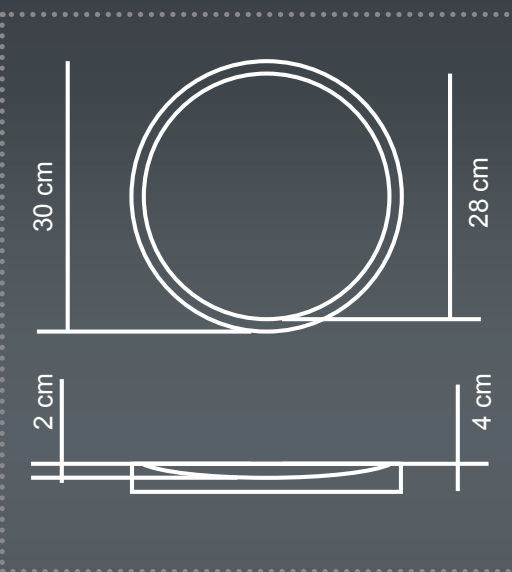

# Buttons

A concave circle 30cm in diameter.

New Age Veneers Pty Ltd  
Unit 14, 22-24 Beaumont Road  
Mount Kuring-Gai, NSW, 2080  
Tel: 02 9457 9622 Fax: 02 9457 9644  
[www.newageveneers.com.au](http://www.newageveneers.com.au)