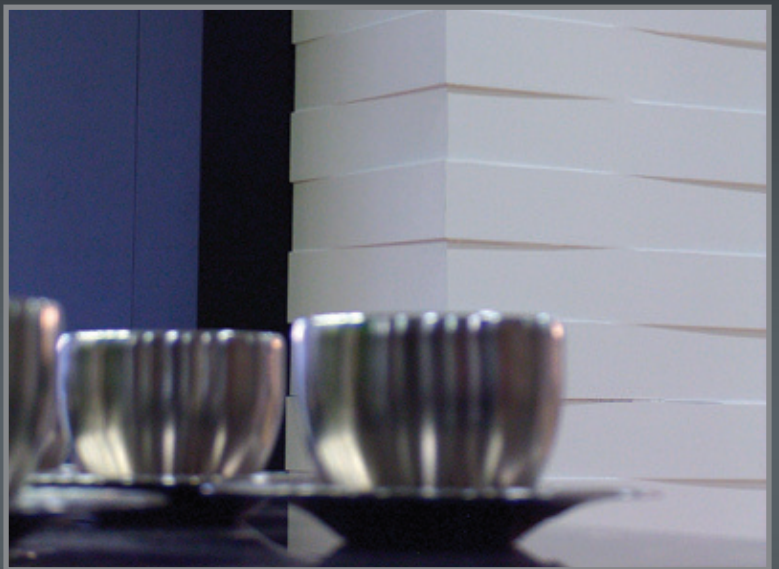

# Waves

This piece has a rectangular base which is crossed with 10cm wide rising and falling lines producing a warm and original wavelike effect.

New Age Veneers Pty Ltd  
Unit 14, 22-24 Beaumont Road  
Mount Kuring-Gai, NSW, 2080  
Tel: 02 9457 9622 Fax: 02 9457 9644  
[www.newageveneers.com.au](http://www.newageveneers.com.au)