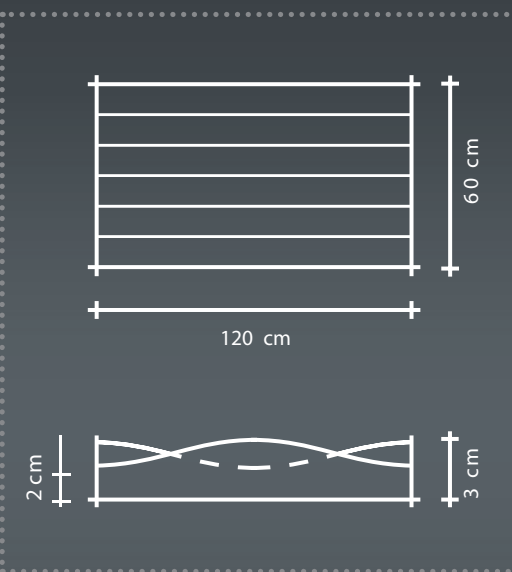

# Waves

This piece has a rectangular base which is crossed with 10cm wide rising and falling lines producing a warm and original wavelike effect.

New Age Veneers Pty Ltd  
Unit 14, 22-24 Beaumont Road  
Mount Kuring-Gai, NSW, 2080  
Tel: 02 9457 9622 Fax: 02 9457 9644  
[www.newageveneers.com.au](http://www.newageveneers.com.au)