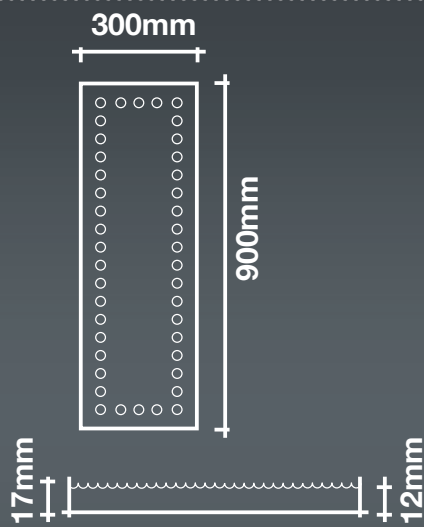

# Bismarck

A rectangular piece that has the appearance of a rusted panel with rivets around the edge. Perfect for any application looking to achieve a rustic look and feel. As these are finished by hand there will be slight differences in the rust look between each panel.