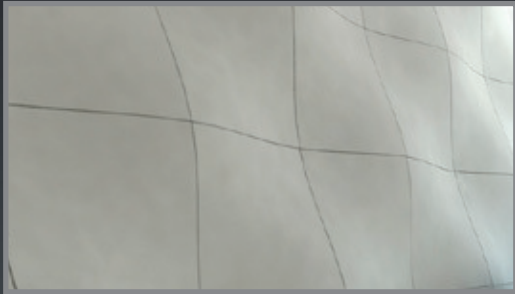

Matrix

This panel creates a very attractive movement in walls. Alternating corners are raised and lowered. When used together with the right lighting conditions an amazing rippled wall effect can be achieved. Due to the large format of the panel we recommend larger installations which will achieve the best possible result.