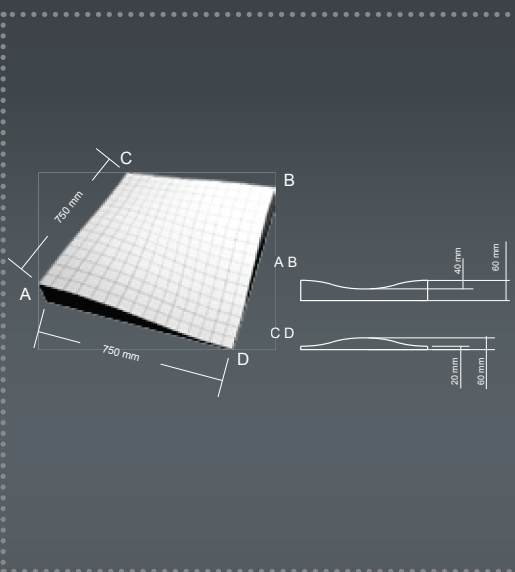

Matrix

This panel creates a very attractive movement in walls. Alternating corners are raised and lowered. When used together with the right lighting conditions an amazing rippled wall effect can be achieved. Due to the large format of the panel we recommend larger installations which will achieve the best possible result.