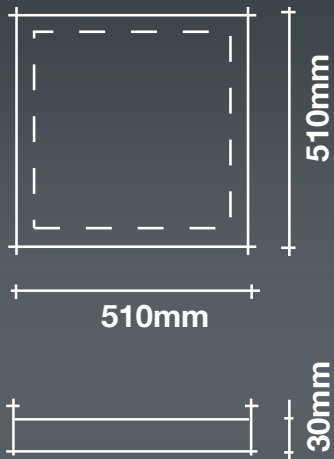

Leather

The look of a padded, stitched leather covering is replicated in this panel. It is ideal for use as headboards or feature panels. It is available in a vast range of colours or can be made to look like older brown leather.