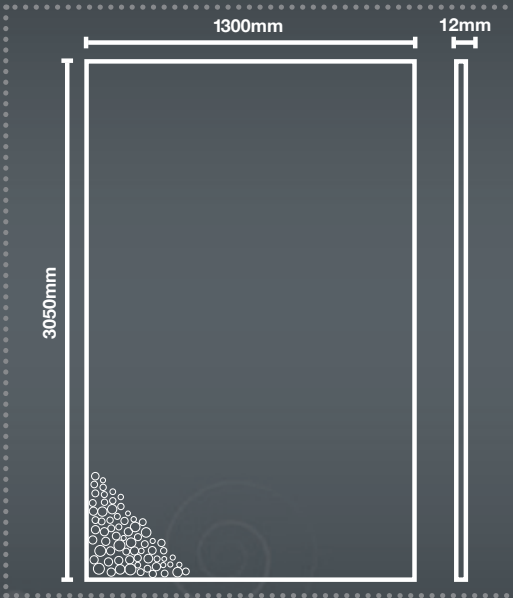

Coconut Shell

Piazza Cocoa

This panel is made using coconut shells that are a byproduct from the food industry. The coconut shells used in our panels would have otherwise been burned or ended up as landfill.