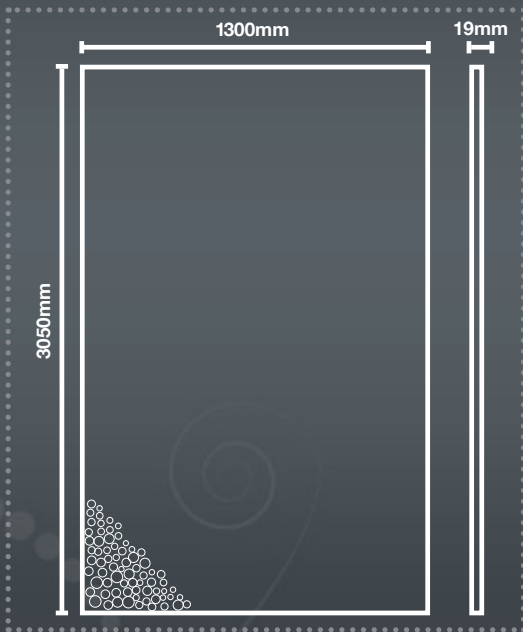

Strata

Teak Strata

This panel is supplied prefinished with a low sheen lacquer. Teak is a popular timber with good grains and texture. Teak waste from the furniture industry is cut into small pieces and applied to make this unique panel. These waste pieces would have otherwise been burned.