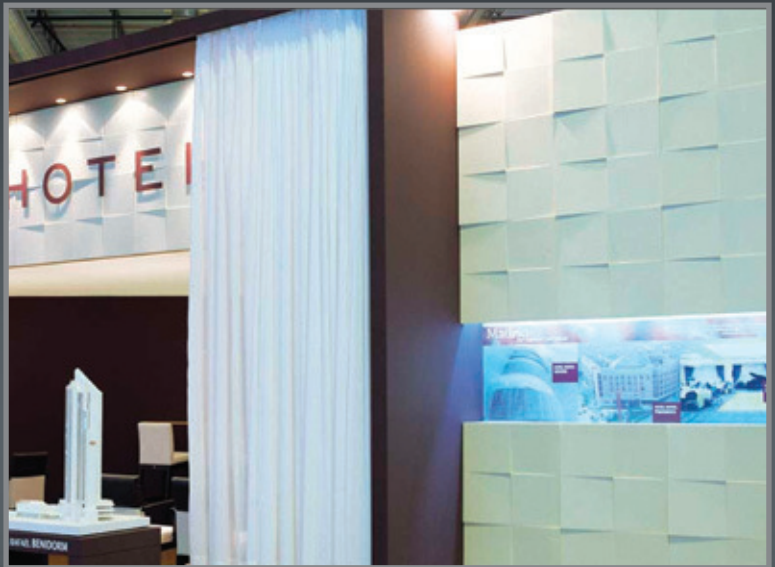

# Quattro

A square tile with four differing planes creating a cross at the centre. By arranging these tiles accordingly, this central figure can be repeated at the four corners.

New Age Veneers Pty Ltd  
Unit 14, 22-24 Beaumont Road  
Mount Kuring-Gai, NSW, 2080  
Tel: 02 9457 9622 Fax: 02 9457 9644  
[www.newageveneers.com.au](http://www.newageveneers.com.au)