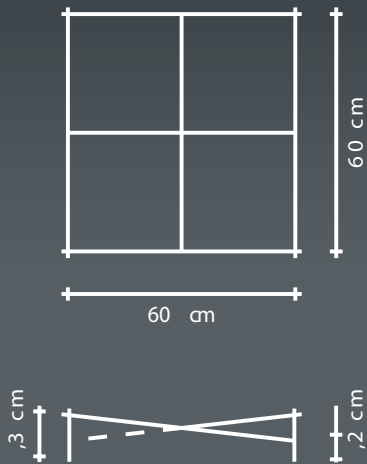

# Quattro

A square tile with four differing planes creating a cross at the centre. By arranging these tiles accordingly, this central figure can be repeated at the four corners.

New Age Veneers Pty Ltd  
Unit 14, 22-24 Beaumont Road  
Mount Kuring-Gai, NSW, 2080  
Tel: 02 9457 9622 Fax: 02 9457 9644  
[www.newageveneers.com.au](http://www.newageveneers.com.au)