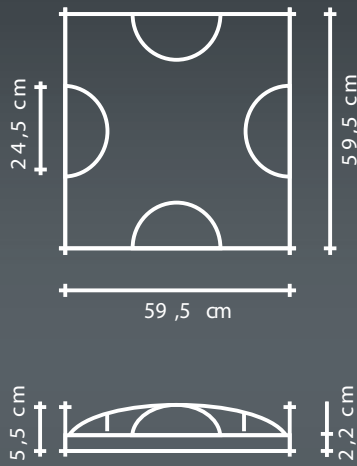

Moonbase

A square based tile with a slight curve towards the centre on which there are semi-circular cuts down to the base plane. When these panels are connected this creates an effect that simulates craters like you'd expect to see on the moon.