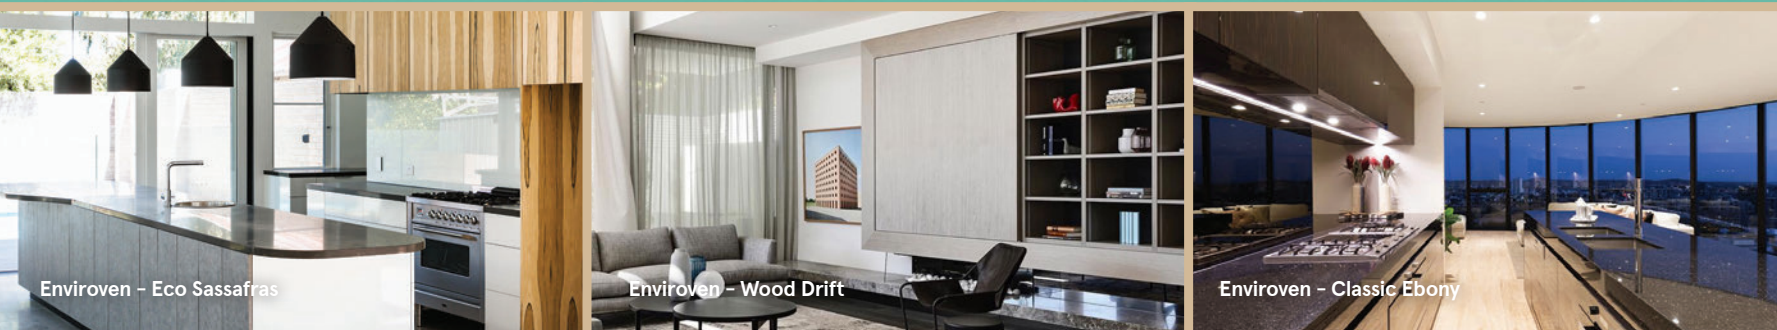

Enviroven™

PRICING & AVAILABILITY

LIST PRICE

(prices per sq/m excluding gst)

PRODUCT & SIZE	12MM G1S ENVIROVEN	12MM G2S ENVIROVEN	16MM G1S ENVIROVEN	16MM G2S ENVIROVEN	18MM G1S ENVIROVEN	18MM G2S ENVIROVEN
Natural FR MDF 2440 x 1220	$115.87	$180.50	$119.57	$182.53	$120.68	$183.63
Natural FR MDF 3050 x 1220	$115.87	$180.50	$119.57	$182.53	$120.68	$183.63
PRODUCT & SIZE	12MM G1S ENVIROVEN	12MM G2S ENVIROVEN	16MM G1S ENVIROVEN	16MM G2S ENVIROVEN	18MM G1S ENVIROVEN	18MM G2S ENVIROVEN
Black FR MDF 2440 x 1220	$121.80	$187.76	-	-	$126.42	$192.38
Black FR MDF 3050 x 1220	$121.80	$187.76	-	-	$126.42	$192.38
PRODUCT & SIZE	12MM G1S ENVIROVEN	12MM G2S ENVIROVEN	16MM G1S ENVIROVEN	16MM G2S ENVIROVEN	18MM G1S ENVIROVEN	18MM G2S ENVIROVEN
Black MDF 2440 x 1220	$104.45	$167.41	$110.91	$173.87	$114.48	$177.44
Black MDF 3050 x 1220	$104.45	$167.41	$110.91	$173.87	$114.48	$177.44

FR - Fire Retardant.
G1S (GOOD 1 SIDE) - Backing available in Plantation Oak.
Made to order - non refundable.

PACKAGING AND FREIGHT

Metropolitan & Interstate

Sydney Metro - $100.00 SA, VIC, ACT, Brisbane Metro- $119.00 WA - $132.00 Far Nth QLD, NT, TAS, Country NSW - POA Edging $60.00

Substrate subject to availability

Product specifications list effective as of January, 2020

Version 112019

PREMIUM DECORATIVE SURFACES