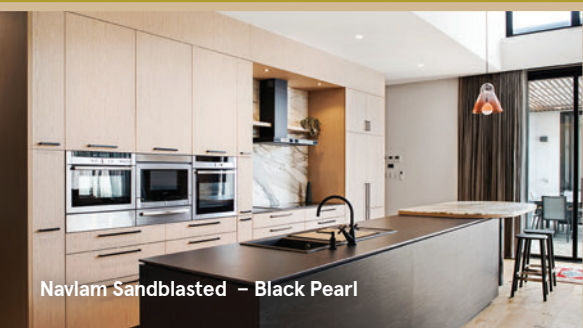

Navlam™

PRICING & AVAILABILITY

Navlam Sandblasted – Black Pearl

Navlam Sandblasted – Possum Birch

Navlam Sandblasted – Arcadian Oak

LIST PRICE

(prices per sq/m excluding gst)

PRODUCT & SIZE	12MM G1S NAVLAM	12MM G2S NAVLAM	16MM G1S NAVLAM	16MM G2S NAVLAM	18MM G1S NAVLAM	18MM G2S NAVLAM
Natural FR MDF 2440 x 1220 	\$196.04	\$305.18	\$199.34	\$301.88	\$200.45	\$309.59
Natural FR MDF 3050 x 1220 	\$196.04	\$305.18	\$199.34	\$301.88	\$200.45	\$309.59
PRODUCT & SIZE	12MM G1S NAVLAM	12MM G2S NAVLAM	16MM G1S NAVLAM	16MM G2S NAVLAM	18MM G1S NAVLAM	18MM G2S NAVLAM
Black FR MDF 2440 x 1220 	\$205.37	\$319.72	-	-	\$209.99	\$324.34
Black FR MDF 3050 x 1220 	\$205.37	\$319.72	-	-	\$209.99	\$324.34
PRODUCT & SIZE	12MM G1S NAVLAM	12MM G2S NAVLAM	16MM G1S NAVLAM	16MM G2S NAVLAM	18MM G1S NAVLAM	18MM G2S NAVLAM
Black MDF 2440 x 1220	\$178.29	\$287.44	\$185.33	\$294.47	\$188.90	\$298.04
Black MDF 3050 x 1220	\$178.29	\$287.44	\$185.33	\$294.47	\$188.90	\$298.04

FR – Fire Retardant.
G1S (GOOD 1 SIDE) – Backing available in White or Black.
Made to order – non refundable.

PACKAGING AND FREIGHT

Metropolitan & Interstate
Sydney Metro – \$100.00 VIC, ACT, SA, Brisbane Metro – \$119.00 WA – \$132.00 Far Nth QLD, NT, TAS, Country NSW- POA
Edging \$60.00